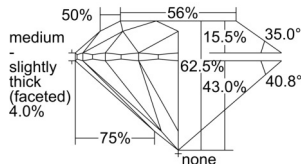

GIA®

FACSIMILE

GIA REPORT 1509389806

Verify this report at GIA.edu

GIA NATURAL DIAMOND DOSSIER®

September 10, 2024
GIA Report Number **1509389806**
Shape and Cutting Style ..... **Round Brilliant**
Measurements ..... **5.71 - 5.73 x 3.58 mm**

GRADING RESULTS

Carat Weight ..... **0.72 carat**
Color Grade ..... **D**
Clarity Grade **S11**
Cut Grade ..... **Excellent**

ADDITIONAL GRADING INFORMATION

Polish ..... **Excellent**
Symmetry ..... **Excellent**
Fluorescence ..... **None**
Clarity Characteristics ..... **Crystal, Cloud, Feather**
Inscription(s): **GIA 1509389806**

PROPORTIONS

Profile to actual proportions