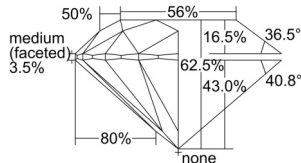

GIA®

FACSIMILE

GIA REPORT 1509395666

Verify this report at GIA.edu

GIA NATURAL DIAMOND DOSSIER®

September 10, 2024
GIA Report Number 1509395666
Shape and Cutting Style ..... Round Brilliant
Measurements ..... 4.69 - 4.73 x 2.95 mm

GRADING RESULTS

Carat Weight ..... 0.40 carat
Color Grade ..... K
Clarity Grade VVS2
Cut Grade ..... Excellent

ADDITIONAL GRADING INFORMATION

Polish ..... Excellent
Symmetry ..... Excellent
Fluorescence ..... None
Clarity Characteristics ..... Cloud, Pinpoint, Feather
Inscription(s): GIA 1509395666

PROPORTIONS

Profile to actual proportions

GRADING SCALES

GIA COLOR SCALE	GIA CLARITY SCALE	GIA CUT SCALE	
D	FLAWLESS	EXCELLENT	
E	INTERNALLY FLAWLESS		
F		VVS₁	VERY GOOD
G	VVS₂		
H	VS₁	GOOD	
I	VS₂		
J	SI₁	FAIR	
K	SI₂		
L	I₁	POOR	
M	I₂		
N	I₃		
O			
P			
Q			
R			
S			
T			
U			
V			
W			
X			
Y			
Z