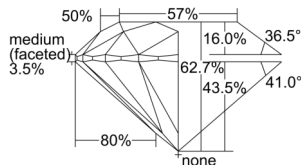

GIA®

FACSIMILE

GIA REPORT 1509396006

Verify this report at GIA.edu

GIA NATURAL DIAMOND DOSSIER®

September 11, 2024
GIA Report Number 1509396006
Shape and Cutting Style ..... Round Brilliant
Measurements ..... 5.24 - 5.27 x 3.30 mm

GRADING RESULTS

Carat Weight ..... 0.56 carat
Color Grade ..... F
Clarity Grade S11
Cut Grade ..... Excellent

ADDITIONAL GRADING INFORMATION

Polish ..... Excellent
Symmetry ..... Excellent
Fluorescence ..... None
Clarity Characteristics ..... Cloud, Feather
Inscription(s): GIA 1509396006

PROPORTIONS

Profile to actual proportions

GRADING SCALES

GIA COLOR SCALE	GIA CLARITY SCALE	GIA CUT SCALE	
D	FLAWLESS	EXCELLENT	
E	INTERNALLY FLAWLESS		
F		VVS₁	VERY GOOD
G	VVS₂		
H	VS₁	GOOD	
I	VS₂		
J	S1₁	FAIR	
K	S1₂		
L	I₁	POOR	
M	I₂		
N	I₃		
O			
P			
Q			
R			
S			
T			
U			
V			
W			
X			
Y			
Z