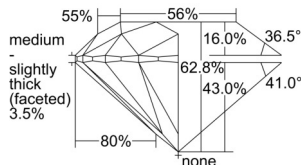

GIA®

FACSIMILE

GIA REPORT 1509404550

Verify this report at GIA.edu

GIA NATURAL DIAMOND DOSSIER®

September 12, 2024
GIA Report Number 1509404550
Shape and Cutting Style ..... Round Brilliant
Measurements ..... 5.04 - 5.08 x 3.18 mm

GRADING RESULTS

Carat Weight ..... 0.50 carat
Color Grade ..... E
Clarity Grade VS1
Cut Grade ..... Excellent

ADDITIONAL GRADING INFORMATION

Polish ..... Excellent
Symmetry ..... Excellent
Fluorescence ..... None
Clarity Characteristics.... Crystal, Cloud, Indented Natural, Needle
Inscription(s): GIA 1509404550

PROPORTIONS

Profile to actual proportions