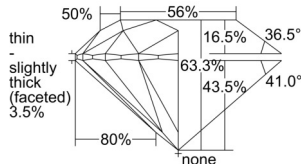

GIA®

FACSIMILE

GIA REPORT 1509411680

Verify this report at GIA.edu

GIA NATURAL DIAMOND DOSSIER®

September 12, 2024
GIA Report Number 1509411680
Shape and Cutting Style ..... Round Brilliant
Measurements ..... 5.65 - 5.68 x 3.59 mm

GRADING RESULTS

Carat Weight ..... 0.71 carat
Color Grade ..... F
Clarity Grade S11
Cut Grade ..... Excellent

ADDITIONAL GRADING INFORMATION

Polish ..... Excellent
Symmetry ..... Excellent
Fluorescence ..... None
Clarity Characteristics ..... Feather
Inscription(s): GIA 1509411680

PROPORTIONS

Profile to actual proportions