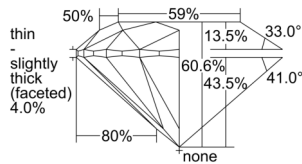

GIA®

FACSIMILE

GIA REPORT 1509413660

Verify this report at GIA.edu

GIA NATURAL DIAMOND DOSSIER®

September 13, 2024
GIA Report Number 1509413660
Shape and Cutting Style ..... Round Brilliant
Measurements ..... 6.21 - 6.25 x 3.77 mm

GRADING RESULTS

Carat Weight ..... 0.90 carat
Color Grade ..... G
Clarity Grade S11
Cut Grade ..... Excellent

ADDITIONAL GRADING INFORMATION

Polish ..... Excellent
Symmetry ..... Excellent
Fluorescence ..... None
Clarity Characteristics ..... Crystal, Cloud
Inscription(s): GIA 1509413660

PROPORTIONS

GRADING SCALES

GIA COLOR SCALE	GIA CLARITY SCALE	GIA CUT SCALE	
D	FLAWLESS	EXCELLENT	
E	INTERNALLY FLAWLESS		
F		VVS₁	VERY GOOD
G	VVS₂		
H	VS₁	GOOD	
I	VS₂		
J	S1₁	FAIR	
K	S1₂		
L	I₁	POOR	
M	I₂		
N	I₃		
O			
P			
Q			
R			
S			
T			
U			
V			
W			
X			
Y			
Z