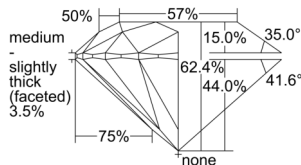

GIA®

FACSIMILE

GIA REPORT 1509415808

Verify this report at GIA.edu

GIA NATURAL DIAMOND DOSSIER®

September 13, 2024
GIA Report Number 1509415808
Shape and Cutting Style ..... Round Brilliant
Measurements ..... 5.31 - 5.33 x 3.32 mm

GRADING RESULTS

Carat Weight ..... 0.57 carat
Color Grade ..... E
Clarity Grade VS1
Cut Grade ..... Excellent

ADDITIONAL GRADING INFORMATION

Polish ..... Excellent
Symmetry ..... Excellent
Fluorescence ..... None
Clarity Characteristics ..... Cloud, Needle
Inscription(s): GIA 1509415808

PROPORTIONS

Profile to actual proportions

GRADING SCALES

GIA COLOR SCALE	GIA CLARITY SCALE	GIA CUT SCALE	
D	FLAWLESS	EXCELLENT	
E	INTERNALLY FLAWLESS		
F		VVS₁	VERY GOOD
G	VVS₂		
H	VS₁	GOOD	
I	VS₂		
J	SI₁	FAIR	
K	SI₂		
L	I₁	POOR	
M			
N			
O	I₂		
P			
Q	I₃		
R			
S			
T			
U			
V			
W			
X			
Y			
Z