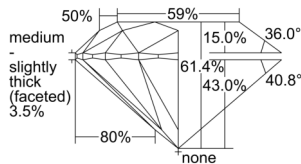

GIA®

FACSIMILE

GIA REPORT 1509421080

Verify this report at GIA.edu

GIA NATURAL DIAMOND DOSSIER®

September 16, 2024
GIA Report Number 1509421080
Shape and Cutting Style ..... Round Brilliant
Measurements ..... 4.72 - 4.75 x 2.91 mm

GRADING RESULTS

Carat Weight ..... 0.40 carat
Color Grade ..... F
Clarity Grade VS2
Cut Grade ..... Excellent

ADDITIONAL GRADING INFORMATION

Polish ..... Excellent
Symmetry ..... Excellent
Fluorescence ..... Medium Yellow
Clarity Characteristics ..... Crystal
Inscription(s): GIA 1509421080

PROPORTIONS

Profile to actual proportions

GRADING SCALES

GIA COLOR SCALE	GIA CLARITY SCALE	GIA CUT SCALE	
D	FLAWLESS	EXCELLENT	
E	INTERNALLY FLAWLESS		
F		VVS₁	VERY GOOD
G	VVS₂		
H	VS₁	GOOD	
I	VS₂		
J	SI₁	FAIR	
K	SI₂		
L	I₁	POOR	
M			
N			
O	I₂		
P			
Q	I₃		
R			
S			
T			
U			
V			
W			
X			
Y			
Z