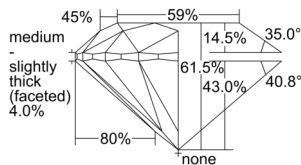

GIA®

FACSIMILE

GIA REPORT 1509422552

Verify this report at GIA.edu

GIA NATURAL DIAMOND DOSSIER®

September 17, 2024
GIA Report Number 1509422552
Shape and Cutting Style ..... Round Brilliant
Measurements ..... 3.91 - 3.94 x 2.42 mm

GRADING RESULTS

Carat Weight ..... 0.23 carat
Color Grade ..... E
Clarity Grade VS1
Cut Grade ..... Excellent

ADDITIONAL GRADING INFORMATION

Polish ..... Excellent
Symmetry ..... Excellent
Fluorescence ..... None
Clarity Characteristics ..... Crystal, Cloud
Inscription(s): GIA 1509422552

PROPORTIONS

Profile to actual proportions

GRADING SCALES

GIA COLOR SCALE	GIA CLARITY SCALE	GIA CUT SCALE	
D	FLAWLESS	EXCELLENT	
E	INTERNALLY FLAWLESS		
F		VVS₁	VERY GOOD
G	VVS₂		
H	VS₁	GOOD	
I	VS₂		
J	SI₁	FAIR	
K	SI₂		
L	I₁	POOR	
M	I₂		
N	I₃		
O			
P			
Q			
R			
S			
T			
U			
V			
W			
X			
Y			
Z