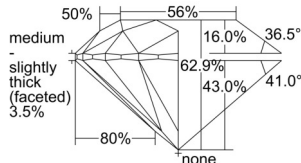

GIA®

FACSIMILE

GIA REPORT 1509426216

Verify this report at GIA.edu

GIA NATURAL DIAMOND DOSSIER®

September 16, 2024
GIA Report Number 1509426216
Shape and Cutting Style ..... Round Brilliant
Measurements ..... 5.05 - 5.08 x 3.19 mm

GRADING RESULTS

Carat Weight ..... 0.50 carat
Color Grade ..... K
Clarity Grade S11
Cut Grade ..... Excellent

ADDITIONAL GRADING INFORMATION

Polish ..... Excellent
Symmetry ..... Excellent
Fluorescence ..... None
Clarity Characteristics ..... Crystal
Inscription(s): GIA 1509426216

PROPORTIONS

Profile to actual proportions

GRADING SCALES

GIA COLOR SCALE	GIA CLARITY SCALE	GIA CUT SCALE	
D	FLAWLESS	EXCELLENT	
E	INTERNALLY FLAWLESS		
F		VVS₁	VERY GOOD
G	VVS₂		
H	VS₁	GOOD	
I	VS₂		
J	S1₁	FAIR	
K	S1₂		
L	I₁	POOR	
M	I₂		
N	I₃		
O			
P			
Q			
R			
S			
T			
U			
V			
W			
X			
Y			
Z