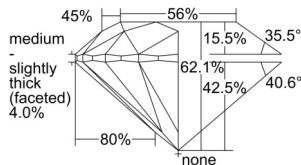

GIA®

FACSIMILE

GIA REPORT 1509431426

Verify this report at GIA.edu

GIA NATURAL DIAMOND DOSSIER®

September 18, 2024
GIA Report Number 1509431426
Shape and Cutting Style ..... Round Brilliant
Measurements ..... 4.20 - 4.22 x 2.61 mm

GRADING RESULTS

Carat Weight ..... 0.28 carat
Color Grade ..... D
Clarity Grade VS1
Cut Grade ..... Excellent

ADDITIONAL GRADING INFORMATION

Polish ..... Excellent
Symmetry ..... Excellent
Fluorescence ..... None
Clarity Characteristics ..... Cloud, Pinpoint
Inscription(s): GIA 1509431426

PROPORTIONS

Profile to actual proportions

GRADING SCALES

GIA COLOR SCALE	GIA CLARITY SCALE	GIA CUT SCALE	
D	FLAWLESS	EXCELLENT	
E	INTERNALLY FLAWLESS		
F		VVS₁	VERY GOOD
G	VVS₂		
H	VS₁	GOOD	
I	VS₂		
J	SI₁	FAIR	
K	SI₂		
L	I₁	POOR	
M	I₂		
N	I₃		
O			
P			
Q			
R			
S			
T			
U			
V			
W			
X			
Y			
Z