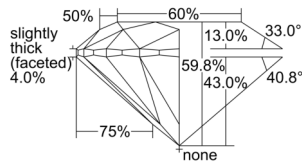

GIA®

FACSIMILE

GIA REPORT 1509434629

Verify this report at GIA.edu

GIA NATURAL DIAMOND DOSSIER®

September 18, 2024
GIA Report Number 1509434629
Shape and Cutting Style ..... Round Brilliant
Measurements ..... 4.34 - 4.38 x 2.61 mm

GRADING RESULTS

Carat Weight ..... 0.30 carat
Color Grade ..... D
Clarity Grade VS1
Cut Grade ..... Excellent

ADDITIONAL GRADING INFORMATION

Polish ..... Excellent
Symmetry ..... Very Good
Fluorescence ..... Medium Blue
Clarity Characteristics ..... Crystal, Pinpoint
Inscription(s): GIA 1509434629

PROPORTIONS

Profile to actual proportions

GRADING SCALES

GIA COLOR SCALE	GIA CLARITY SCALE	GIA CUT SCALE	
D	FLAWLESS	EXCELLENT	
E	INTERNALLY FLAWLESS		
F		VVS₁	VERY GOOD
G	VVS₂		
H	VS₁	GOOD	
I	VS₂		
J	SI₁	FAIR	
K	SI₂		
L	I₁	POOR	
M	I₂		
N	I₃		
O			
P			
Q			
R			
S			
T			
U			
V			
W			
X			
Y			
Z