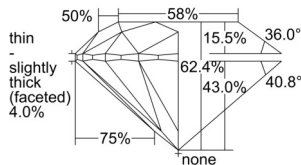

GIA®

FACSIMILE

GIA REPORT 1509435424

Verify this report at GIA.edu

GIA NATURAL DIAMOND DOSSIER®

September 18, 2024
GIA Report Number 1509435424
Shape and Cutting Style ..... Round Brilliant
Measurements ..... 5.09 - 5.13 x 3.19 mm

GRADING RESULTS

Carat Weight ..... 0.52 carat
Color Grade ..... K
Clarity Grade VS1
Cut Grade ..... Excellent

ADDITIONAL GRADING INFORMATION

Polish ..... Excellent
Symmetry ..... Excellent
Fluorescence ..... Faint
Clarity Characteristics ..... Crystal, Cloud, Needle
Inscription(s): GIA 1509435424

PROPORTIONS

Profile to actual proportions