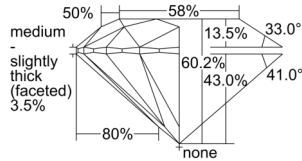

GIA®

FACSIMILE

GIA REPORT 1509437249

Verify this report at GIA.edu

GIA NATURAL DIAMOND DOSSIER®

September 18, 2024
GIA Report Number 1509437249
Shape and Cutting Style ..... Round Brilliant
Measurements ..... 4.64 - 4.67 x 2.80 mm

GRADING RESULTS

Carat Weight ..... 0.36 carat
Color Grade ..... E
Clarity Grade S11
Cut Grade ..... Excellent

ADDITIONAL GRADING INFORMATION

Polish ..... Excellent
Symmetry ..... Excellent
Fluorescence ..... Faint
Clarity Characteristics ..... Crystal, Feather, Cloud
Inscription(s): GIA 1509437249

PROPORTIONS

Profile to actual proportions

GRADING SCALES

GIA COLOR SCALE	GIA CLARITY SCALE	GIA CUT SCALE	
D	FLAWLESS	EXCELLENT	
E	INTERNALLY FLAWLESS		
F		VVS₁	VERY GOOD
G	VVS₂		
H	VS₁	GOOD	
I	VS₂		
J	S1₁	FAIR	
K	S1₂		
L	I₁	POOR	
M	I₂		
N	I₃		
O			
P			
Q			
R			
S			
T			
U			
V			
W			
X			
Y			
Z