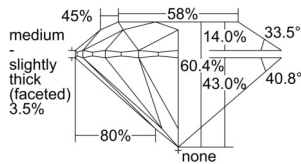

GIA®

FACSIMILE

GIA REPORT 1509437291

Verify this report at GIA.edu

GIA NATURAL DIAMOND DOSSIER®

September 19, 2024
GIA Report Number 1509437291
Shape and Cutting Style ..... Round Brilliant
Measurements ..... 6.07 - 6.10 x 3.67 mm

GRADING RESULTS

Carat Weight ..... 0.83 carat
Color Grade ..... G
Clarity Grade S11
Cut Grade ..... Excellent

ADDITIONAL GRADING INFORMATION

Polish ..... Excellent
Symmetry ..... Excellent
Fluorescence ..... Medium Blue
Clarity Characteristics ..... Cloud
Inscription(s): GIA 1509437291

PROPORTIONS

Profile to actual proportions

GRADING SCALES

GIA COLOR SCALE	GIA CLARITY SCALE	GIA CUT SCALE	
D	FLAWLESS	EXCELLENT	
E	INTERNALLY FLAWLESS		
F		VVS₁	VERY GOOD
G	VVS₂		
H	VS₁	GOOD	
I	VS₂		
J	S1₁	FAIR	
K	S1₂		
L	I₁	POOR	
M	I₂		
N	I₃		
O			
P			
Q			
R			
S			
T			
U			
V			
W			
X			
Y			
Z