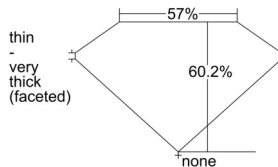

GIA®

FACSIMILE

GIA REPORT 1509438164

Verify this report at GIA.edu

GIA NATURAL DIAMOND DOSSIER®

September 17, 2024
GIA Report Number 1509438164
Shape and Cutting Style ..... Heart Brilliant
Measurements ..... 4.11 x 4.60 x 2.77 mm

GRADING RESULTS

Carat Weight ..... 0.30 carat
Color Grade ..... D
Clarity Grade VVS2

ADDITIONAL GRADING INFORMATION

Polish ..... Excellent
Symmetry ..... Good
Fluorescence ..... None
Clarity Characteristics ..... Pinpoint
Inscription(s): GIA 1509438164

PROPORTIONS

Profile not to actual proportions

GRADING SCALES

GIA COLOR SCALE		GIA CLARITY SCALE			
COLORLESS	D	VERY VERY SLIGHTLY INCLUDED	FLAWLESS		
	E		INTERNALLY FLAWLESS		
	F	VERY SLIGHTLY INCLUDED	VVS₁		
	G		VVS₂		
	H		VS₁		
	NEAR COLORLESS	I	SLIGHTLY INCLUDED	VS₂	
		J		SI₁	
		FAINT	K	INCLUDED	SI₂
			L		I₁
			M		I₂
VERTICALLY LIGHT	N	LIGHT	I₃		
	O				
	P				
	Q				
	R