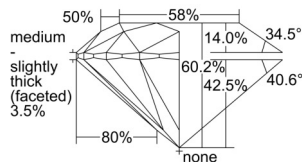

GIA®

FACSIMILE

GIA REPORT 1509438240

Verify this report at GIA.edu

GIA NATURAL DIAMOND DOSSIER®

September 18, 2024
GIA Report Number 1509438240
Shape and Cutting Style ..... Round Brilliant
Measurements ..... 4.66 - 4.68 x 2.81 mm

GRADING RESULTS

Carat Weight ..... 0.37 carat
Color Grade ..... D
Clarity Grade S11
Cut Grade ..... Excellent

ADDITIONAL GRADING INFORMATION

Polish ..... Excellent
Symmetry ..... Excellent
Fluorescence ..... None
Clarity Characteristics ..... Cloud, Feather, Crystal
Inscription(s): GIA 1509438240

PROPORTIONS

Profile to actual proportions

GRADING SCALES

GIA COLOR SCALE	GIA CLARITY SCALE	GIA CUT SCALE	
D	FLAWLESS	EXCELLENT	
E	INTERNALLY FLAWLESS		
F		VVS₁	VERY GOOD
G	VVS₂		
H	VS₁	GOOD	
I	VS₂		
J	S1₁	FAIR	
K	S1₂		
L	I₁	POOR	
M	I₂		
N	I₃		
O			
P			
Q			
R			
S			
T			
U			
V			
W			
X			
Y			
Z