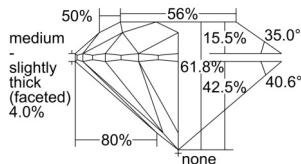

GIA®

FACSIMILE

GIA REPORT 1509438377

Verify this report at GIA.edu

GIA NATURAL DIAMOND DOSSIER®

September 18, 2024
GIA Report Number 1509438377
Shape and Cutting Style ..... Round Brilliant
Measurements ..... 5.01 - 5.05 x 3.11 mm

GRADING RESULTS

Carat Weight ..... 0.48 carat
Color Grade ..... D
Clarity Grade S11
Cut Grade ..... Excellent

ADDITIONAL GRADING INFORMATION

Polish ..... Excellent
Symmetry ..... Excellent
Fluorescence ..... None
Clarity Characteristics ..... Cloud, Crystal, Feather
Inscription(s): GIA 1509438377

PROPORTIONS

Profile to actual proportions

GRADING SCALES

GIA COLOR SCALE	GIA CLARITY SCALE	GIA CUT SCALE	
D	FLAWLESS	EXCELLENT	
E	INTERNALLY FLAWLESS		
F		VVS₁	VERY GOOD
G	VVS₂		
H	VS₁	GOOD	
I	VS₂		
J	S1₁	FAIR	
K	S1₂		
L	I₁	POOR	
M	I₂		
N	I₃		
O			
P			
Q			
R			
S			
T			
U			
V			
W			
X			
Y			
Z