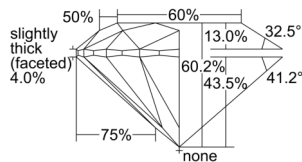

GIA®

FACSIMILE

GIA REPORT 1509438415

Verify this report at GIA.edu

GIA NATURAL DIAMOND DOSSIER®

September 18, 2024
GIA Report Number 1509438415
Shape and Cutting Style ..... Round Brilliant
Measurements ..... 6.24 - 6.26 x 3.76 mm

GRADING RESULTS

Carat Weight ..... 0.90 carat
Color Grade ..... L, Faint Brown
Clarity Grade S11
Cut Grade ..... Excellent

ADDITIONAL GRADING INFORMATION

Polish ..... Excellent
Symmetry ..... Excellent
Fluorescence ..... None
Clarity Characteristics ..... Feather, Cloud
Inscription(s): GIA 1509438415

PROPORTIONS

Profile to actual proportions