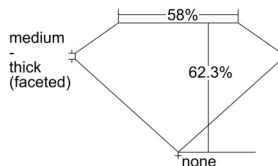

GIA®

FACSIMILE

GIA REPORT 1509441412

Verify this report at GIA.edu

GIA NATURAL DIAMOND DOSSIER®

September 17, 2024
GIA Report Number 1509441412
Shape and Cutting Style ..... Oval Brilliant
Measurements ..... 7.45 x 4.95 x 3.08 mm

GRADING RESULTS

Carat Weight ..... 0.71 carat
Color Grade ..... J
Clarity Grade VVS2

ADDITIONAL GRADING INFORMATION

Polish ..... Excellent
Symmetry ..... Excellent
Fluorescence ..... None
Clarity Characteristics ..... Pinpoint, Indented Natural
Inscription(s): GIA 1509441412

PROPORTIONS

Profile not to actual proportions

GRADING SCALES

GIA COLOR SCALE		GIA CLARITY SCALE			
COLORLESS	D	VERY VERY SLIGHTLY INCLUDED	FLAWLESS		
	E		INTERNALLY FLAWLESS		
	F	VERY SLIGHTLY INCLUDED	VVS₁		
	G		VVS₂		
	H		VS₁		
	NEAR COLORLESS	I	SLIGHTLY INCLUDED	VS₂	
		J		SI₁	
		FAINT	K	INCLUDED	SI₂
			L		I₁
			M		I₂
VERT LIGHT			N	INCLUDED	I₃
			O		
			P		
	Q				
LIGHT	R				
	S				
	T				
	U				
	V				
	Z