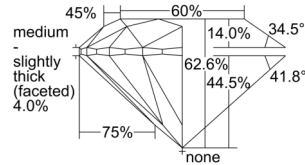

GIA®

FACSIMILE

GIA REPORT 1509445429

Verify this report at GIA.edu

GIA NATURAL DIAMOND DOSSIER®

September 18, 2024
GIA Report Number 1509445429
Shape and Cutting Style ..... Round Brilliant
Measurements ..... 5.71 - 5.75 x 3.59 mm

GRADING RESULTS

Carat Weight ..... 0.73 carat
Color Grade ..... F
Clarity Grade VVS1
Cut Grade ..... Excellent

ADDITIONAL GRADING INFORMATION

Polish ..... Excellent
Symmetry ..... Excellent
Fluorescence ..... None
Clarity Characteristics ..... Pinpoint
Inscription(s): GIA 1509445429

PROPORTIONS

Profile to actual proportions

GRADING SCALES

GIA COLOR SCALE

COLORLESS	D
	E
	F
	G
	H
	I
	J
NEAR COLORLESS	K
	L
FAIN	M
	N
	O
	P
VERY LIGHT	Q
	R
	S
	T
	U
	V
	W
	X
	Y
LIGHT	Z

GIA CLARITY SCALE

FLAWLESS	VERY VERY SLIGHTLY INCLUDED	I₁	I₂	I₃	
					FLAWLESS
INTERNALLY FLAWLESS	VERY SLIGHTLY INCLUDED	SI₁	SI₂	FAIR	
VVS₁					
VVS₂	SLIGHTLY INCLUDED	S₁	S₂	POOR	
VS₁					
VS₂	VERY SLIGHTLY INCLUDED				

GIA CUT SCALE

EXCELLENT
VERY GOOD
GOOD
FAIR
POOR