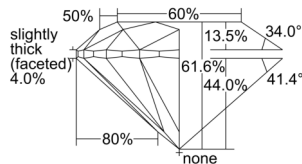

GIA®

FACSIMILE

GIA REPORT 1509445535

Verify this report at GIA.edu

GIA NATURAL DIAMOND DOSSIER®

September 23, 2024
GIA Report Number 1509445535
Shape and Cutting Style ..... Round Brilliant
Measurements ..... 5.94 - 5.98 x 3.67 mm

GRADING RESULTS

Carat Weight ..... 0.81 carat
Color Grade L
Clarity Grade VS1
Cut Grade ..... Excellent

ADDITIONAL GRADING INFORMATION

Polish ..... Excellent
Symmetry ..... Excellent
Fluorescence ..... Faint
Clarity Characteristics ..... Crystal
Inscription(s): GIA 1509445535

PROPORTIONS

Profile to actual proportions