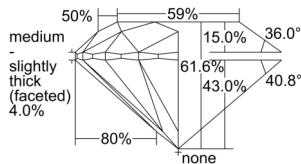

GIA®

FACSIMILE

GIA REPORT 1509447034

Verify this report at GIA.edu

GIA NATURAL DIAMOND DOSSIER®

September 19, 2024
GIA Report Number 1509447034
Shape and Cutting Style ..... Round Brilliant
Measurements ..... 4.41 - 4.43 x 2.72 mm

GRADING RESULTS

Carat Weight ..... 0.33 carat
Color Grade ..... E
Clarity Grade VS1
Cut Grade ..... Excellent

ADDITIONAL GRADING INFORMATION

Polish ..... Excellent
Symmetry ..... Excellent
Fluorescence ..... None
Clarity Characteristics ..... Cloud, Pinpoint
Inscription(s): GIA 1509447034

PROPORTIONS

Profile to actual proportions

GRADING SCALES

GIA COLOR SCALE	GIA CLARITY SCALE	GIA CUT SCALE	
D	FLAWLESS	EXCELLENT	
E	INTERNALLY FLAWLESS		
F		VVS₁	VERY GOOD
G	VVS₂		
H	VS₁	GOOD	
I	VS₂		
J	SI₁	FAIR	
K	SI₂		
L	I₁	POOR	
M	I₂		
N	I₃		
O			
P			
Q			
R			
S			
T			
U			
V			
W			
X			
Y			
Z