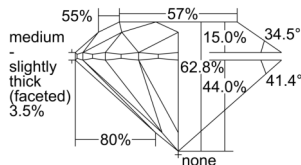

GIA®

FACSIMILE

GIA REPORT 1509447036

Verify this report at GIA.edu

GIA NATURAL DIAMOND DOSSIER®

September 19, 2024
GIA Report Number 1509447036
Shape and Cutting Style ..... Round Brilliant
Measurements ..... 4.47 - 4.48 x 2.81 mm

GRADING RESULTS

Carat Weight ..... 0.34 carat
Color Grade ..... D
Clarity Grade VS1
Cut Grade ..... Excellent

ADDITIONAL GRADING INFORMATION

Polish ..... Excellent
Symmetry ..... Excellent
Fluorescence ..... None
Clarity Characteristics ..... Crystal, Pinpoint, Needle
Inscription(s): GIA 1509447036

PROPORTIONS

Profile to actual proportions