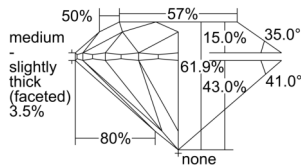

GIA®

FACSIMILE

GIA REPORT 1509447334

Verify this report at GIA.edu

GIA NATURAL DIAMOND DOSSIER®

September 19, 2024
GIA Report Number 1509447334
Shape and Cutting Style ..... Round Brilliant
Measurements ..... 4.53 - 4.54 x 2.81 mm

GRADING RESULTS

Carat Weight ..... 0.35 carat
Color Grade ..... D
Clarity Grade S11
Cut Grade ..... Excellent

ADDITIONAL GRADING INFORMATION

Polish ..... Excellent
Symmetry ..... Excellent
Fluorescence ..... None
Clarity Characteristics ..... Crystal
Inscription(s): GIA 1509447334

PROPORTIONS

Profile to actual proportions