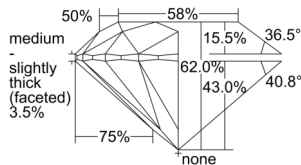

GIA®

FACSIMILE

GIA REPORT 1509447348

Verify this report at GIA.edu

GIA NATURAL DIAMOND DOSSIER®

September 19, 2024
GIA Report Number 1509447348
Shape and Cutting Style ..... Round Brilliant
Measurements ..... 4.35 - 4.37 x 2.70 mm

GRADING RESULTS

Carat Weight ..... 0.31 carat
Color Grade ..... D
Clarity Grade S11
Cut Grade ..... Excellent

ADDITIONAL GRADING INFORMATION

Polish ..... Excellent
Symmetry ..... Excellent
Fluorescence ..... None
Clarity Characteristics ..... Crystal, Cloud
Inscription(s): GIA 1509447348

PROPORTIONS

Profile to actual proportions

GRADING SCALES

GIA COLOR SCALE	GIA CLARITY SCALE	GIA CUT SCALE	
D	FLAWLESS	EXCELLENT	
E	INTERNALLY FLAWLESS		
F		VVS₁	VERY GOOD
G	VVS₂		
H	VS₁	GOOD	
I	VS₂		
J	S1₁	FAIR	
K	S1₂		
L	I₁	POOR	
M	I₂		
N	I₃		
O			
P			
Q			
R			
S			
T			
U			
V			
W			
X			
Y			
Z