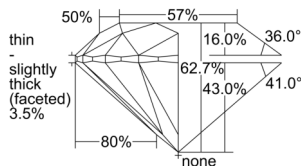

GIA®

FACSIMILE

GIA REPORT 1509450645

Verify this report at GIA.edu

GIA NATURAL DIAMOND DOSSIER®

September 18, 2024
GIA Report Number 1509450645
Shape and Cutting Style ..... Round Brilliant
Measurements ..... 4.81 - 4.84 x 3.02 mm

GRADING RESULTS

Carat Weight ..... 0.43 carat
Color Grade ..... H
Clarity Grade VS1
Cut Grade ..... Excellent

ADDITIONAL GRADING INFORMATION

Polish ..... Excellent
Symmetry ..... Excellent
Fluorescence ..... None
Clarity Characteristics ..... Cloud, Needle, Pinpoint
Inscription(s): GIA 1509450645

PROPORTIONS

Profile to actual proportions

GRADING SCALES

GIA COLOR SCALE	GIA CLARITY SCALE	GIA CUT SCALE	
D	FLAWLESS	EXCELLENT	
E	INTERNALLY FLAWLESS		
F		VVS₁	VERY GOOD
G	VVS₂		
H	VS₁	GOOD	
I	VS₂		
J	SI₁	FAIR	
K	SI₂		
L	I₁	POOR	
M	I₂		
N	I₃		
O			
P			
Q			
R			
S			
T			
U			
V			
W			
X			
Y			
Z