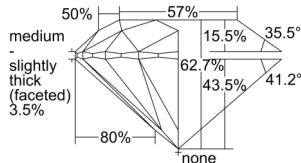

GIA®

FACSIMILE

GIA REPORT 1509455731

Verify this report at GIA.edu

GIA NATURAL DIAMOND DOSSIER®

September 19, 2024
GIA Report Number 1509455731
Shape and Cutting Style ..... Round Brilliant
Measurements ..... 4.27 - 4.31 x 2.69 mm

GRADING RESULTS

Carat Weight ..... 0.30 carat
Color Grade ..... D
Clarity Grade S11
Cut Grade ..... Excellent

ADDITIONAL GRADING INFORMATION

Polish ..... Excellent
Symmetry ..... Excellent
Fluorescence ..... None
Clarity Characteristics ..... Crystal, Needle, Feather
Inscription(s): GIA 1509455731

PROPORTIONS

Profile to actual proportions