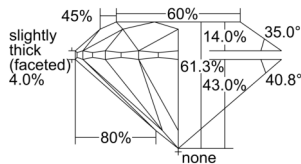

GIA®

FACSIMILE

GIA REPORT 1509463493

Verify this report at GIA.edu

GIA NATURAL DIAMOND DOSSIER®

September 20, 2024
GIA Report Number 1509463493
Shape and Cutting Style ..... Round Brilliant
Measurements ..... 3.68 - 3.70 x 2.26 mm

GRADING RESULTS

Carat Weight ..... 0.19 carat
Color Grade ..... E
Clarity Grade VVS2
Cut Grade ..... Excellent

ADDITIONAL GRADING INFORMATION

Polish ..... Excellent
Symmetry ..... Excellent
Fluorescence ..... None
Clarity Characteristics ..... Pinpoint, Feather, Cloud
Inscription(s): GIA 1509463493

PROPORTIONS

Profile to actual proportions

GRADING SCALES

GIA COLOR SCALE	GIA CLARITY SCALE	GIA CUT SCALE	
D	FLAWLESS	EXCELLENT	
E	INTERNALLY FLAWLESS		
F		VVS₁	VERY GOOD
G	VVS₂		
H	VS₁	GOOD	
I	VS₂		
J	SI₁	FAIR	
K	SI₂		
L	I₁	POOR	
M	I₂		
N	I₃		
O			
P			
Q			
R			
S			
T			
U			
V			
W			
X			
Y			
Z