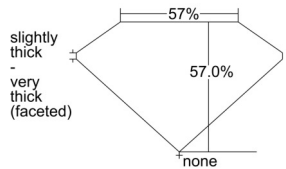

GIA®

FACSIMILE

GIA REPORT 1509470918

Verify this report at GIA.edu

GIA NATURAL DIAMOND DOSSIER®

September 23, 2024
GIA Report Number 1509470918
Shape and Cutting Style ..... Heart Brilliant
Measurements ..... 4.95 x 5.56 x 3.17 mm

GRADING RESULTS

Carat Weight ..... 0.50 carat
Color Grade ..... E
Clarity Grade VS2

ADDITIONAL GRADING INFORMATION

Polish ..... Very Good
Symmetry ..... Very Good
Fluorescence ..... None
Clarity Characteristics ..... Cloud, Crystal, Feather
Inscription(s): GIA 1509470918

PROPORTIONS

Profile not to actual proportions

GRADING SCALES

GIA COLOR SCALE		GIA CLARITY SCALE	
NEAR COLORLESS	D	VERY VERY SLIGHTLY INCLUDED	FLAWLESS
	E		INTERNALLY FLAWLESS
	F		VVS₁
	G		VVS₂
	H		VS₁
	I		VS₂
	J		SI₁
	K		SI₂
	L		I₁
	M		I₂
FAINT	N	SLIGHTLY INCLUDED	I₃
	O		
	P		
	Q		
VERY LIGHT	R		
	S		
	T		
	U		
LIGHT	V		
	W		
	X		
	Y		
	Z