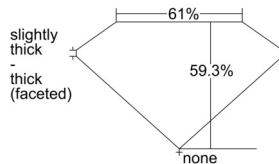

GIA®

FACSIMILE

GIA REPORT 1509478009

Verify this report at GIA.edu

GIA NATURAL DIAMOND DOSSIER®

September 23, 2024
GIA Report Number 1509478009
Shape and Cutting Style ..... Heart Brilliant
Measurements ..... 4.70 x 5.61 x 3.33 mm

GRADING RESULTS

Carat Weight ..... 0.50 carat
Color Grade ..... D
Clarity Grade VS2

ADDITIONAL GRADING INFORMATION

Polish ..... Excellent
Symmetry ..... Very Good
Fluorescence ..... None
Clarity Characteristics ..... Crystal, Feather
Inscription(s): GIA 1509478009

PROPORTIONS

Profile not to actual proportions

GRADING SCALES

GIA COLOR SCALE		GIA CLARITY SCALE			
COLORLESS	D	VERY VERY SLIGHTLY INCLUDED	FLAWLESS		
	E		INTERNALLY FLAWLESS		
	F		VVS₁		
	NEAR COLORLESS	G	VERY SLIGHTLY INCLUDED	VVS₂	
		H		VS₁	
		FAINT	I	SLIGHTLY INCLUDED	VS₂
			J		SI₁
			K	SI₂	
	LIGHT	L	INCLUDED	I₁	
		M		I₂	
N		I₃			
O					
P					
Q					
R