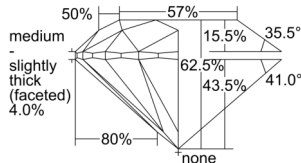

GIA®

FACSIMILE

GIA REPORT 1509479042

Verify this report at [GIA.edu](https://reportcheck.gia.edu)

GIA NATURAL DIAMOND DOSSIER®

September 23, 2024
GIA Report Number 1509479042
Shape and Cutting Style ..... Round Brilliant
Measurements ..... 5.37 - 5.39 x 3.36 mm

GRADING RESULTS

Carat Weight ..... 0.60 carat
Color Grade I
Clarity Grade S11
Cut Grade ..... Excellent

ADDITIONAL GRADING INFORMATION

Polish ..... Excellent
Symmetry ..... Excellent
Fluorescence ..... None
Clarity Characteristics ..... Cloud, Crystal
Inscription(s): GIA 1509479042

PROPORTIONS

Profile to actual proportions

GRADING SCALES

GIA COLOR SCALE	GIA CLARITY SCALE	GIA CUT SCALE
Colorless	Flawless	Excellent
Near Colorless	Internally Flawless	
Faint	VVS₁	Very Good
Very Light	VVS₂	
Light	VS₁	Good
	VS₂	
	S1₁	Fair
	S1₂	
	I₁	Poor
	I₂	
	I₃