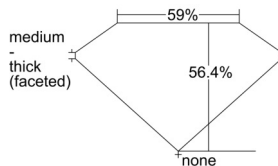

GIA®

FACSIMILE

GIA REPORT 1509479871

Verify this report at GIA.edu

GIA NATURAL DIAMOND DOSSIER®

September 24, 2024
GIA Report Number 1509479871
Shape and Cutting Style ..... Heart Brilliant
Measurements ..... 4.90 x 5.70 x 3.22 mm

GRADING RESULTS

Carat Weight ..... 0.52 carat
Color Grade ..... H
Clarity Grade VS2

ADDITIONAL GRADING INFORMATION

Polish ..... Excellent
Symmetry ..... Excellent
Fluorescence ..... None
Clarity Characteristics ..... Crystal, Feather, Needle
Inscription(s): GIA 1509479871

PROPORTIONS

Profile not to actual proportions

GRADING SCALES

GIA COLOR SCALE		GIA CLARITY SCALE			
COLORLESS	D	VERY VERY SLIGHTLY INCLUDED	FLAWLESS		
	E		INTERNALLY FLAWLESS		
	F	VERY SLIGHTLY INCLUDED	VVS₁		
	G		VVS₂		
	H		VS₁		
	NEAR COLORLESS	I	SLIGHTLY INCLUDED	VS₂	
		J		SI₁	
		FAINT	K	INCLUDED	SI₂
			L		I₁
			M		I₂
VERT LIGHT	N	LIGHT	I₃		
	O				
	P				
	Q				
	R