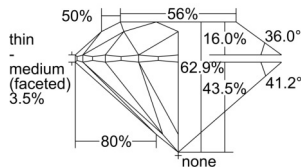

GIA®

FACSIMILE

GIA REPORT 1509481473

Verify this report at GIA.edu

GIA NATURAL DIAMOND DOSSIER®

September 24, 2024
GIA Report Number 1509481473
Shape and Cutting Style ..... Round Brilliant
Measurements ..... 4.39 - 4.42 x 2.77 mm

GRADING RESULTS

Carat Weight ..... 0.33 carat
Color Grade ..... G
Clarity Grade S11
Cut Grade ..... Excellent

ADDITIONAL GRADING INFORMATION

Polish ..... Excellent
Symmetry ..... Excellent
Fluorescence ..... None
Clarity Characteristics ..... Cloud
Inscription(s): GIA 1509481473

PROPORTIONS

Profile to actual proportions

GRADING SCALES

GIA COLOR SCALE	GIA CLARITY SCALE	GIA CUT SCALE	
D	FLAWLESS	EXCELLENT	
E	INTERNALLY FLAWLESS		
F		VVS₁	VERY GOOD
G	VVS₂		
H	VS₁	GOOD	
I	VS₂		
J	S1₁	FAIR	
K	S1₂		
L	I₁	POOR	
M	I₂		
N	I₃		
O			
P			
Q			
R			
S			
T			
U			
V			
W			
X			
Y			
Z