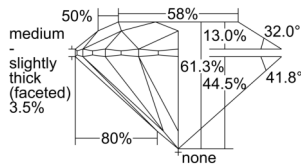

GIA®

FACSIMILE

GIA REPORT 1509482194

Verify this report at GIA.edu

GIA NATURAL DIAMOND DOSSIER®

September 24, 2024
GIA Report Number 1509482194
Shape and Cutting Style ..... Round Brilliant
Measurements ..... 5.13 - 5.14 x 3.15 mm

GRADING RESULTS

Carat Weight ..... 0.50 carat
Color Grade ..... F
Clarity Grade S11
Cut Grade ..... Excellent

ADDITIONAL GRADING INFORMATION

Polish ..... Excellent
Symmetry ..... Excellent
Fluorescence ..... None
Clarity Characteristics ..... Crystal, Cloud
Inscription(s): GIA 1509482194

PROPORTIONS

Profile to actual proportions

GRADING SCALES

GIA COLOR SCALE	GIA CLARITY SCALE	GIA CUT SCALE	
D	FLAWLESS	EXCELLENT	
E	INTERNALLY FLAWLESS		
F		VVS₁	VERY GOOD
G	VVS₂		
H	VS₁	GOOD	
I	VS₂		
J	S1₁	FAIR	
K	S1₂		
L	I₁	POOR	
M			
N			
O	I₂		
P			
Q			
R	I₃		
S			
T			
U			
V			
W			
X			
Y			
Z