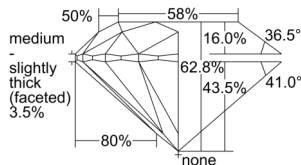

GIA®

FACSIMILE

GIA REPORT 1509487472

Verify this report at [GIA.edu](https://reportcheck.gia.edu)

GIA NATURAL DIAMOND DOSSIER®

September 24, 2024
GIA Report Number 1509487472
Shape and Cutting Style ..... Round Brilliant
Measurements ..... 5.23 - 5.25 x 3.29 mm

GRADING RESULTS

Carat Weight ..... 0.56 carat
Color Grade ..... J
Clarity Grade S11
Cut Grade ..... Excellent

ADDITIONAL GRADING INFORMATION

Polish ..... Excellent
Symmetry ..... Excellent
Fluorescence ..... None
Clarity Characteristics ..... Cloud, Crystal
Inscription(s): GIA 1509487472

PROPORTIONS

Profile to actual proportions

GRADING SCALES

GIA COLOR SCALE	GIA CLARITY SCALE	GIA CUT SCALE	
D	FLAWLESS	EXCELLENT	
E	INTERNALLY FLAWLESS		
F		VVS₁	VERY GOOD
G	VVS₂		
H	VS₁	GOOD	
I	VS₂		
J	S1₁	FAIR	
K	S1₂		
L	I₁	POOR	
M	I₂		
N	I₃		
O			
P			
Q			
R			
S			
T			
U			
V			
W			
X			
Y			
Z