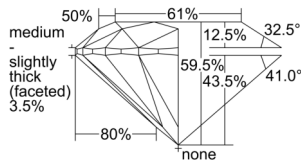

GIA®

FACSIMILE

GIA REPORT 1509499055

Verify this report at GIA.edu

GIA NATURAL DIAMOND DOSSIER®

September 24, 2024
GIA Report Number 1509499055
Shape and Cutting Style ..... Round Brilliant
Measurements ..... 5.18 - 5.20 x 3.09 mm

GRADING RESULTS

Carat Weight ..... 0.51 carat
Color Grade ..... E
Clarity Grade VS1
Cut Grade ..... Excellent

ADDITIONAL GRADING INFORMATION

Polish ..... Excellent
Symmetry ..... Excellent
Fluorescence ..... None
Clarity Characteristics ..... Cloud, Pinpoint
Inscription(s): GIA 1509499055

PROPORTIONS

Profile to actual proportions

GRADING SCALES

GIA COLOR SCALE	GIA CLARITY SCALE	GIA CUT SCALE
D	FLAWLESS	EXCELLENT
E	FLAWLESS	
F	INTERNALLY FLAWLESS	VERY GOOD
G	FLAWLESS	
H	VVS₁	GOOD
I	VVS₂	
J	VS₁	FAIR
K	VS₂	
L	SI₁	POOR
M	SI₂	
N	I₁	
O	I₂	
P	I₃	
Q		
R		
S		
T		
U		
V		
W		
X		
Y		
Z