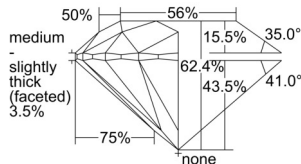

GIA®

FACSIMILE

GIA REPORT 1509499181

Verify this report at GIA.edu

GIA NATURAL DIAMOND DOSSIER®

September 25, 2024
GIA Report Number 1509499181
Shape and Cutting Style ..... Round Brilliant
Measurements ..... 5.94 - 5.98 x 3.72 mm

GRADING RESULTS

Carat Weight ..... 0.82 carat
Color Grade ..... E
Clarity Grade VVS1
Cut Grade ..... Excellent

ADDITIONAL GRADING INFORMATION

Polish ..... Excellent
Symmetry ..... Excellent
Fluorescence ..... None
Clarity Characteristics ..... Pinpoint
Inscription(s): GIA 1509499181

PROPORTIONS

Profile to actual proportions

GRADING SCALES

GIA COLOR SCALE	GIA CLARITY SCALE	GIA CUT SCALE	
D	FLAWLESS	EXCELLENT	
E	INTERNALLY FLAWLESS		
F		VVS₁	VERY GOOD
G	VVS₂		
H	VS₁	GOOD	
I	VS₂		
J	SI₁	FAIR	
K	SI₂		
L	I₁	POOR	
M			I₂
N	I₃		
O			
P			
Q			
R			
S			
T			
U			
V			
W			
X			
Y			
Z