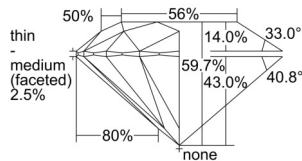

GIA®

FACSIMILE

GIA REPORT 1509499544

Verify this report at GIA.edu

GIA NATURAL DIAMOND DOSSIER®

September 25, 2024
GIA Report Number 1509499544
Shape and Cutting Style ..... Round Brilliant
Measurements ..... 5.04 - 5.05 x 3.01 mm

GRADING RESULTS

Carat Weight ..... 0.46 carat
Color Grade ..... E
Clarity Grade VS2
Cut Grade ..... Excellent

ADDITIONAL GRADING INFORMATION

Polish ..... Excellent
Symmetry ..... Excellent
Fluorescence ..... Faint
Clarity Characteristics ..... Crystal, Needle
Inscription(s): GIA 1509499544

PROPORTIONS

Profile to actual proportions

GRADING SCALES

GIA COLOR SCALE	GIA CLARITY SCALE	GIA CUT SCALE	
D	FLAWLESS	EXCELLENT	
E	INTERNALLY FLAWLESS		
F		VVS₁	VERY GOOD
G	VVS₂		
H	VS₁	GOOD	
I	VS₂		
J	SI₁	FAIR	
K	SI₂		
L	I₁	POOR	
M	I₂		
N	I₃		
O			
P			
Q			
R			
S			
T			
U			
V			
W			
X			
Y			
Z