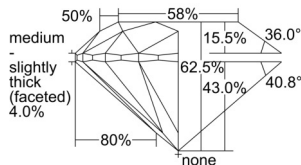

GIA®

FACSIMILE

GIA REPORT 1509499666

Verify this report at GIA.edu

GIA NATURAL DIAMOND DOSSIER®

September 30, 2024
GIA Report Number 1509499666
Shape and Cutting Style ..... Round Brilliant
Measurements ..... 5.34 - 5.38 x 3.35 mm

GRADING RESULTS

Carat Weight ..... 0.60 carat
Color Grade ..... H
Clarity Grade S11
Cut Grade ..... Excellent

ADDITIONAL GRADING INFORMATION

Polish ..... Excellent
Symmetry ..... Very Good
Fluorescence ..... None
Clarity Characteristics ..... Crystal, Cloud, Feather
Inscription(s): GIA 1509499666

PROPORTIONS

Profile to actual proportions

GRADING SCALES

GIA COLOR SCALE	GIA CLARITY SCALE	GIA CUT SCALE	
D	FLAWLESS	EXCELLENT	
E	INTERNALLY FLAWLESS		
F		VVS₁	VERY GOOD
G	VVS₂		
H	VS₁	GOOD	
I	VS₂		
J	S1₁	FAIR	
K	S1₂		
L	I₁	POOR	
M	I₂		
N	I₃		
O			
P			
Q			
R			
S			
T			
U			
V			
W			
X			
Y			
Z