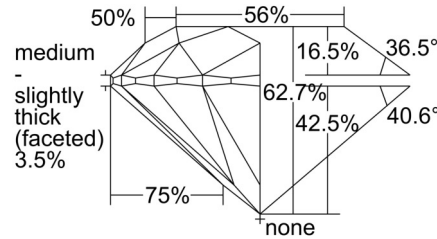

GIA NATURAL DIAMOND GRADING REPORT

September 26, 2024

GIA Report Number ..... 1509499894

Shape and Cutting Style ..... Round Brilliant

Measurements ..... 7.08 - 7.13 x 4.45 mm

GRADING RESULTS

Carat Weight ..... 1.40 carat

Comments: Additional clouds are not shown.

PROPORTIONS

Profile to actual proportions

CLARITY CHARACTERISTICS

KEY TO SYMBOLS\*

- Cloud
- Feather
- Needle

\* Red symbols denote internal characteristics (inclusions). Green or black symbols denote external characteristics (blemishes). Diagram is an approximate representation of the diamond, and symbols shown indicate type, position, and approximate size of clarity characteristics. All clarity characteristics may not be shown. Details of finish are not shown.