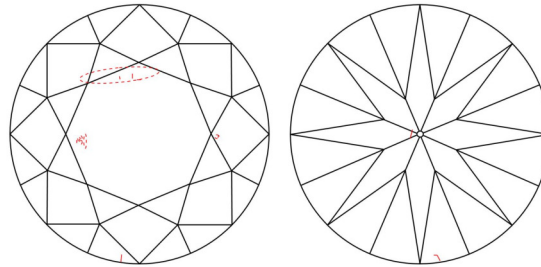

GIA NATURAL DIAMOND GRADING REPORT

September 26, 2024

GIA Report Number ..... 1509499894

Shape and Cutting Style ..... Round Brilliant

Measurements ..... 7.08 - 7.13 x 4.45 mm

GRADING RESULTS

Carat Weight ..... 1.40 carat

Comments: Additional clouds are not shown.

PROPORTIONS

Profile to actual proportions

CLARITY CHARACTERISTICS

KEY TO SYMBOLS\*

- Cloud
- Feather
- Needle

\* Red symbols denote internal characteristics (inclusions). Green or black symbols denote external characteristics (blemishes). Diagram is an approximate representation of the diamond, and symbols shown indicate type, position, and approximate size of clarity characteristics. All clarity characteristics may not be shown. Details of finish are not shown.