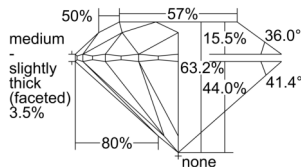

GIA®

FACSIMILE

GIA REPORT 1509511269

Verify this report at GIA.edu

GIA NATURAL DIAMOND DOSSIER®

September 27, 2024
GIA Report Number 1509511269
Shape and Cutting Style ..... Round Brilliant
Measurements ..... 5.82 - 5.84 x 3.69 mm

GRADING RESULTS

Carat Weight ..... 0.77 carat
Color Grade ..... D
Clarity Grade VS1
Cut Grade ..... Excellent

ADDITIONAL GRADING INFORMATION

Polish ..... Excellent
Symmetry ..... Excellent
Fluorescence ..... None
Clarity Characteristics ..... Crystal, Pinpoint
Inscription(s): GIA 1509511269

PROPORTIONS

Profile to actual proportions

GRADING SCALES

GIA COLOR SCALE	GIA CLARITY SCALE	GIA CUT SCALE
Colorless	Flawless	Excellent
Near Colorless	Internally Flawless	
Faint	VVS₁	Very Good
Very Light	VVS₂	
Light	VS₁	Good
	VS₂	
	SI₁	Fair
	SI₂	
	I₁	Poor
	I₂	
	I₃