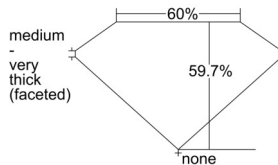

GIA®

FACSIMILE

GIA REPORT 1509521044

Verify this report at GIA.edu

GIA NATURAL DIAMOND DOSSIER®

September 27, 2024
GIA Report Number 1509521044
Shape and Cutting Style ..... Heart Brilliant
Measurements ..... 5.55 x 6.44 x 3.85 mm

GRADING RESULTS

Carat Weight ..... 0.80 carat
Color Grade ..... H
Clarity Grade VS2

ADDITIONAL GRADING INFORMATION

Polish ..... Excellent
Symmetry ..... Excellent
Fluorescence ..... None
Clarity Characteristics ..... Crystal, Cloud, Feather
Inscription(s): GIA 1509521044

PROPORTIONS

Profile not to actual proportions

GRADING SCALES

GIA COLOR SCALE		GIA CLARITY SCALE			
COLORLESS	D	VERY VERY SLIGHTLY INCLUDED	FLAWLESS		
	E		INTERNALLY FLAWLESS		
	F		VVS₁		
	NEAR COLORLESS	G	VERY SLIGHTLY INCLUDED	VVS₂	
		H		VS₁	
		FAINT	I	SLIGHTLY INCLUDED	VS₂
			J		SI₁
			K		SI₂
	LIGHT	L	INCLUDED	I₁	
		M		I₂	
N		I₃			
O					
P					
Q					
R