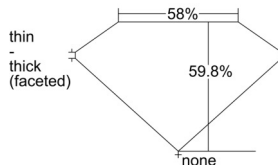

GIA®

FACSIMILE

GIA REPORT 1509521078

Verify this report at GIA.edu

GIA NATURAL DIAMOND DOSSIER®

September 27, 2024
GIA Report Number 1509521078
Shape and Cutting Style ..... Heart Brilliant
Measurements ..... 4.71 x 5.54 x 3.31 mm

GRADING RESULTS

Carat Weight ..... 0.50 carat
Color Grade ..... G
Clarity Grade VS1

ADDITIONAL GRADING INFORMATION

Polish ..... Excellent
Symmetry ..... Excellent
Fluorescence ..... None
Clarity Characteristics ..... Cloud, Needle, Pinpoint
Inscription(s): GIA 1509521078

PROPORTIONS

Profile not to actual proportions

GRADING SCALES

GIA COLOR SCALE		GIA CLARITY SCALE			
COLORLESS	D	VERY VERY SLIGHTLY INCLUDED	FLAWLESS		
	E		INTERNALLY FLAWLESS		
	F	VERY SLIGHTLY INCLUDED	VVS₁		
	G		VVS₂		
	H		VS₁		
	NEAR COLORLESS	I	SLIGHTLY INCLUDED	VS₂	
		J		SI₁	
		FAINT	K	INCLUDED	SI₂
			L		I₁
			M		I₂
VERT LIGHT	N	INCLUDED	I₃		
	O				
	P				
	Q				
	R				
LIGHT	S				
	T				
	U				
	V				
	W				
X					
Y					
Z