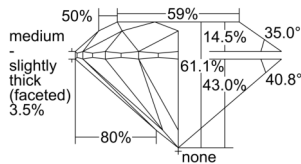

GIA®

FACSIMILE

GIA REPORT 1509530623

Verify this report at GIA.edu

GIA NATURAL DIAMOND DOSSIER®

October 01, 2024
GIA Report Number 1509530623
Shape and Cutting Style ..... Round Brilliant
Measurements ..... 3.82 - 3.83 x 2.34 mm

GRADING RESULTS

Carat Weight ..... 0.21 carat
Color Grade ..... D
Clarity Grade VS1
Cut Grade ..... Excellent

ADDITIONAL GRADING INFORMATION

Polish ..... Excellent
Symmetry ..... Excellent
Fluorescence ..... Faint
Clarity Characteristics..... Crystal, Cloud, Pinpoint
Inscription(s): GIA 1509530623

PROPORTIONS

Profile to actual proportions

GRADING SCALES

GIA COLOR SCALE	GIA CLARITY SCALE	GIA CUT SCALE	
D	FLAWLESS	EXCELLENT	
E	INTERNALLY FLAWLESS		
F		VVS₁	VERY GOOD
G	VVS₂		
H	VS₁	GOOD	
I	VS₂		
J	SI₁	FAIR	
K	SI₂		
L	I₁	POOR	
M	I₂		
N	I₃		
O			
P			
Q			
R			
S			
T			
U			
V			
W			
X			
Y			
Z