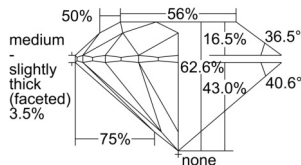

GIA®

FACSIMILE

GIA REPORT 1509536285

Verify this report at GIA.edu

GIA NATURAL DIAMOND DOSSIER®

September 30, 2024
GIA Report Number 1509536285
Shape and Cutting Style ..... Round Brilliant
Measurements ..... 5.80 - 5.83 x 3.64 mm

GRADING RESULTS

Carat Weight ..... 0.76 carat
Color Grade ..... D
Clarity Grade S11
Cut Grade ..... Excellent

ADDITIONAL GRADING INFORMATION

Polish ..... Excellent
Symmetry ..... Excellent
Fluorescence ..... None
Clarity Characteristics ..... Crystal
Inscription(s): GIA 1509536285

PROPORTIONS

Profile to actual proportions