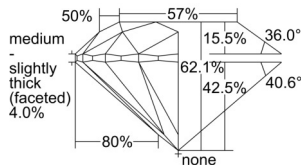

GIA®

FACSIMILE

GIA REPORT 1509540777

Verify this report at GIA.edu

GIA NATURAL DIAMOND DOSSIER®

October 01, 2024
GIA Report Number 1509540777
Shape and Cutting Style ..... Round Brilliant
Measurements ..... 3.92 - 3.94 x 2.44 mm

GRADING RESULTS

Carat Weight ..... 0.23 carat
Color Grade ..... D
Clarity Grade VS1
Cut Grade ..... Excellent

ADDITIONAL GRADING INFORMATION

Polish ..... Excellent
Symmetry ..... Excellent
Fluorescence ..... Medium Blue
Clarity Characteristics..... Crystal, Pinpoint, Needle, Cloud
Inscription(s): GIA 1509540777

PROPORTIONS

Profile to actual proportions

GRADING SCALES

GIA COLOR SCALE

COLOURESS	D
	E
	F
	G
	H
	I
	J
NEAR COLOURESS	K
	L
FANIT	M
	N
	O
	P
VERY LIGHT	Q
	R
	S
	T
	U
	V
	W
	X
	Y
LIGHT	Z

GIA CLARITY SCALE

VERY VERY SLIGHTLY INCLUDED	FLAWLESS
	INTERNALLY FLAWLESS
VERY SLIGHTLY INCLUDED	VVS₁
	VVS₂
SLIGHTLY INCLUDED	VS₁
	VS₂
INCLUDED	SI₁
	SI₂
	I₁
	I₂
	I₃

GIA CUT SCALE

EXCELLENT
VERY GOOD
GOOD
FAIR
POOR