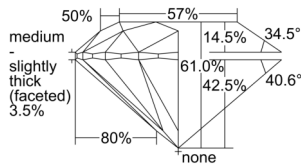

GIA®

FACSIMILE

GIA REPORT 1509544984

Verify this report at GIA.edu

GIA NATURAL DIAMOND DOSSIER®

October 01, 2024
GIA Report Number 1509544984
Shape and Cutting Style ..... Round Brilliant
Measurements ..... 3.79 - 3.80 x 2.32 mm

GRADING RESULTS

Carat Weight ..... 0.20 carat
Color Grade ..... F
Clarity Grade S11
Cut Grade ..... Excellent

ADDITIONAL GRADING INFORMATION

Polish ..... Excellent
Symmetry ..... Excellent
Fluorescence ..... None
Clarity Characteristics ..... Cloud
Inscription(s): GIA 1509544984

PROPORTIONS

Profile to actual proportions

GRADING SCALES

GIA COLOR SCALE	GIA CLARITY SCALE	GIA CUT SCALE	
D	FLAWLESS	EXCELLENT	
E	INTERNALLY FLAWLESS		
F		VVS₁	VERY GOOD
G	VVS₂		
H	VS₁	GOOD	
I	VS₂		
J	S1₁	FAIR	
K	S1₂		
L	I₁	POOR	
M	I₂		
N	I₃		
O			
P			
Q			
R			
S			
T			
U			
V			
W			
X			
Y			
Z