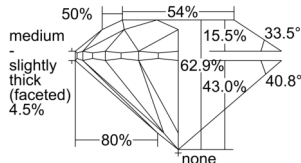

GIA®

FACSIMILE

GIA REPORT 1509546044

Verify this report at GIA.edu

GIA NATURAL DIAMOND DOSSIER®

October 01, 2024
GIA Report Number 1509546044
Shape and Cutting Style ..... Round Brilliant
Measurements ..... 5.70 - 5.74 x 3.60 mm

GRADING RESULTS

Carat Weight ..... 0.72 carat
Color Grade ..... F
Clarity Grade VS2
Cut Grade ..... Excellent

ADDITIONAL GRADING INFORMATION

Polish ..... Excellent
Symmetry ..... Excellent
Fluorescence ..... Faint
Clarity Characteristics ..... Crystal, Cloud
Inscription(s): GIA 1509546044

PROPORTIONS

Profile to actual proportions

GRADING SCALES

GIA COLOR SCALE	GIA CLARITY SCALE	GIA CUT SCALE	
D	FLAWLESS	EXCELLENT	
E	INTERNALLY FLAWLESS		
F		VVS₁	VERY GOOD
G	VVS₂		
H	VS₁	GOOD	
I	VS₂		
J	SI₁	FAIR	
K	SI₂		
L	I₁	POOR	
M			
N			
O	I₂		
P			
Q	I₃		
R			
S			
T			
U			
V			
W			
X			
Y			
Z