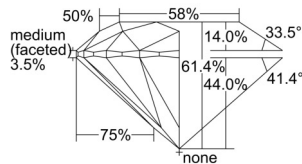

GIA®

FACSIMILE

GIA REPORT 1509552358

Verify this report at GIA.edu

GIA NATURAL DIAMOND DOSSIER®

October 03, 2024
GIA Report Number 1509552358
Shape and Cutting Style ..... Round Brilliant
Measurements ..... 3.48 - 3.50 x 2.14 mm

GRADING RESULTS

Carat Weight ..... 0.16 carat
Color Grade ..... D
Clarity Grade VVS1
Cut Grade ..... Excellent

ADDITIONAL GRADING INFORMATION

Polish ..... Excellent
Symmetry ..... Excellent
Fluorescence ..... None
Clarity Characteristics ..... Pinpoint
Inscription(s): GIA 1509552358

PROPORTIONS

Profile to actual proportions

GRADING SCALES

GIA COLOR SCALE	GIA CLARITY SCALE	GIA CUT SCALE	
D	FLAWLESS	EXCELLENT	
E	INTERNALLY FLAWLESS		
F		VVS₁	VERY GOOD
G	VVS₂		
H	VS₁	GOOD	
I	VS₂		
J	SI₁	FAIR	
K	SI₂		
L	I₁	POOR	
M	I₂		
N	I₃		
O			
P			
Q			
R			
S			
T			
U			
V			
W			
X			
Y			
Z